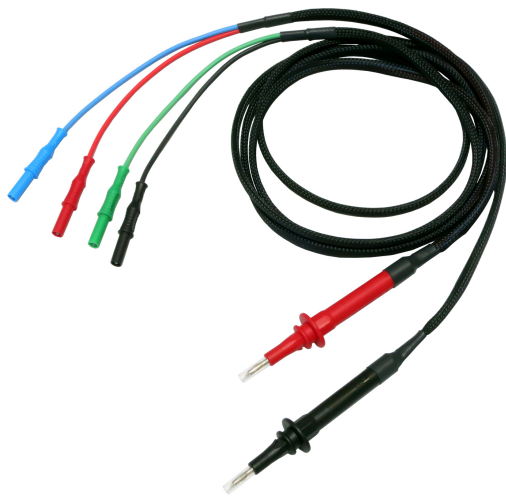

TWO KELVIN TEST LEADS Ø4MM TEST PROBE / TWO Ø4MM SAFETY STRAIGHT MALE BANANA PLUGS

SKU: 2600

Categories: [KELVIN measuring accessories](#), [Test and measurement](#)