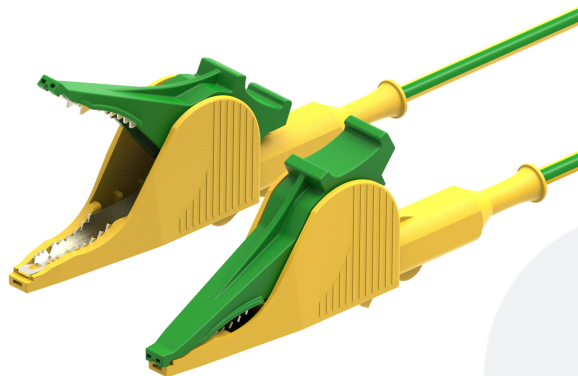

TEST LEAD WITH TWO ALLIGATOR CLIPS

SKU: 2755

Categories: [Custom-made & various measuring accessories](#), [Earthing / ground](#), [Test and measurement](#)