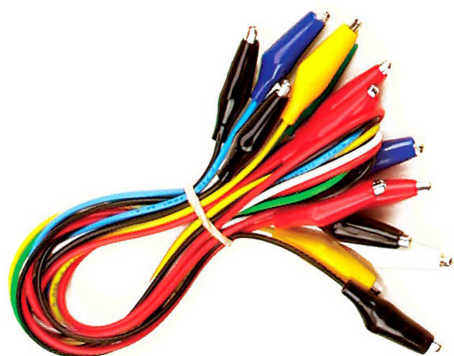

SET OF 8 MINI CROCODILE CONNECTING LEADS

SKU: 2440

Categories: [Measuring kits](#), [Test and measurement](#)