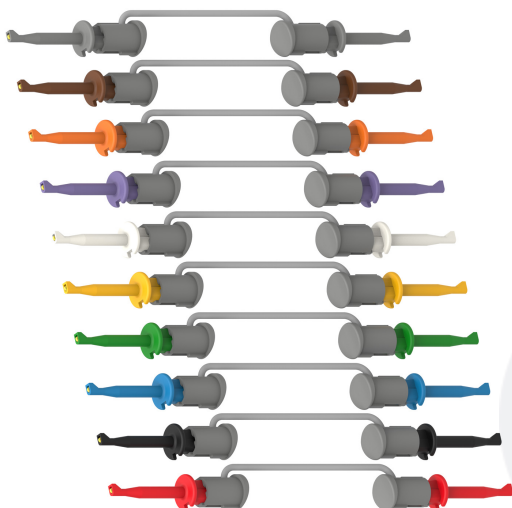

SET OF 10 MINI LEADS WITH SMD TEST CLIPS

SKU: 2490

Categories: [Measuring kits](#), [Test and measurement](#)