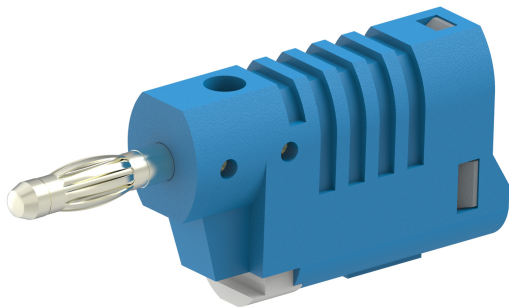

Ø4MM STACKABLE QUICK CONNEXION BANANA PLUG WITH LATERAL SOCKETS

SKU: 1220

Categories: [Do-it-yourself connectors](#), [Ø4 Accessories](#), [Test and measurement](#)