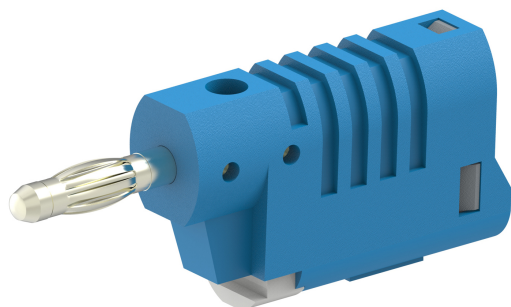

Ø4MM STACKABLE QUICK CONNEXION BANANA PLUG WITH LATERAL SOCKETS

SKU: 1220

Categories: [Do-it-yourself connectors](#), [Ø4 Accessories](#), [Test and measurement](#)