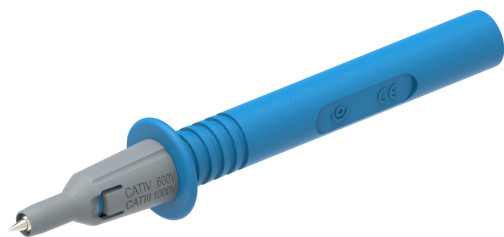

Ø4MM SAFETY TEST PROBE WITH Ø4MM SAFETY CONNEXION & PROTECTIVE CAP

SKU: 225

Categories: [Ø4 Accessories](#), [Test and measurement](#), [Test probes](#)