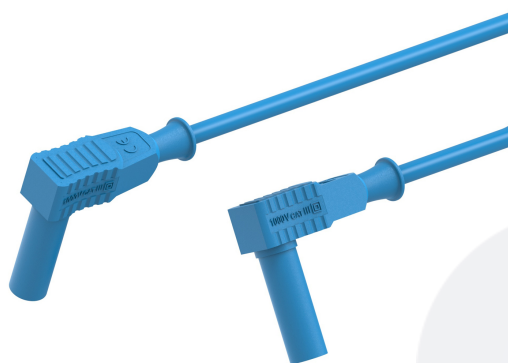

Ø4MM RIGHT-ANGLE SAFETY BANANA PLUGS

SKU: N/A

Categories: [Ø4 Accessories](#), [Test and measurement](#), [Test leads](#)