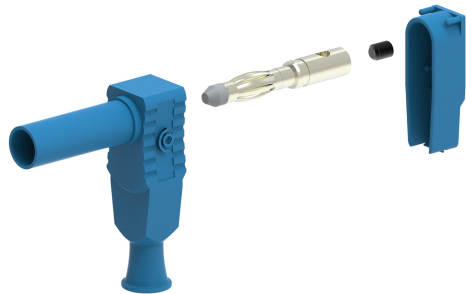

Ø4MM RIGHT-ANGLE FIXED SAFETY BANANA PLUG / SCREW TERMINAL

SKU: 1110

Categories: [Do-it-yourself connectors](#), [Ø4 Accessories](#), [Test and measurement](#)