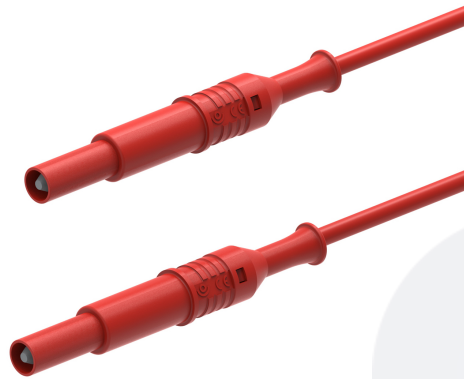

Ø4MM RETRACTABLE SLEEVE BANANA PLUGS

SKU: N/A

Categories: [Ø4 Accessories](#), [Test and measurement](#), [Test leads](#)