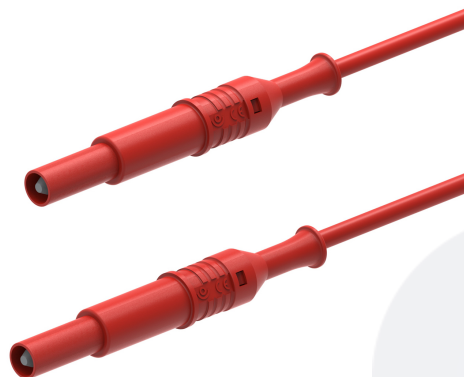

Ø4MM RETRACTABLE SLEEVE BANANA PLUGS

SKU: N/A

Categories: [Ø4 Accessories](#), [Test and measurement](#), [Test leads](#)