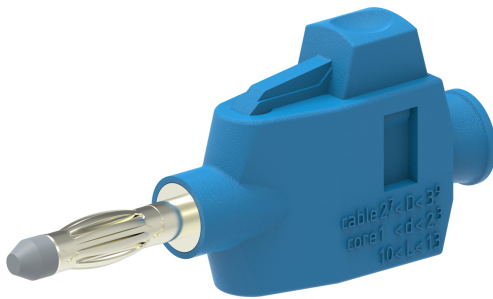

Ø4MM QUICK CONNEXION PLUG

SKU: 1200

Categories: [Do-it-yourself connectors](#), [Ø4 Accessories](#), [Test and measurement](#)

electro-PJP