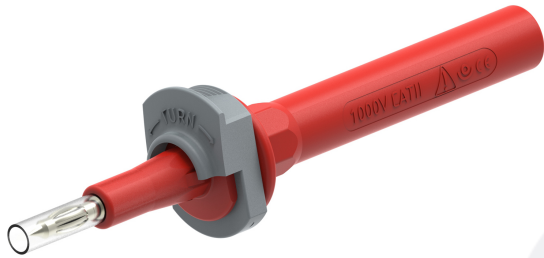

Ø4MM IP2X SAFETY TEST PROBE WITH Ø4MM SAFETY CONNEXION & LOCKABLE / RETRACTABLE SLEEVE

SKU: 220

Categories: [Ø4 Accessories](#), [Test and measurement](#), [Test probes](#)