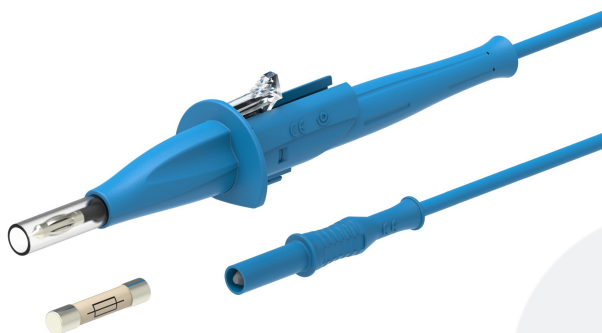

Ø4MM FUSED SPRING LOADED IP2X TEST TIP WITH RETRACTABLE SLEEVE / Ø4MM STRAIGHT PLUG

SKU: 705

Categories: [Fused test leads](#), [Ø4 Accessories](#), [Test and measurement](#)