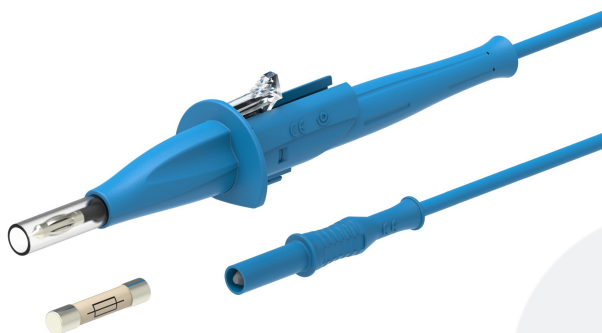

Ø4MM FUSED SPRING LOADED IP2X TEST TIP WITH RETRACTABLE SLEEVE / Ø4MM STRAIGHT PLUG

SKU: 715

Categories: [Fused test leads](#), [Ø4 Accessories](#), [Test and measurement](#)