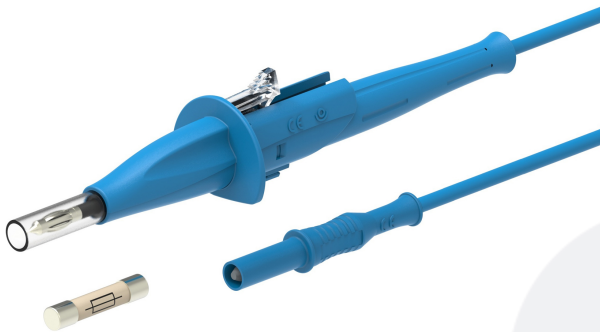

Ø4MM FUSED SPRING LOADED IP2X TEST TIP WITH RETRACTABLE SLEEVE / Ø4MM STRAIGHT PLUG

SKU: 710

Categories: [Fused test leads](#), [Ø4 Accessories](#), [Test and measurement](#)