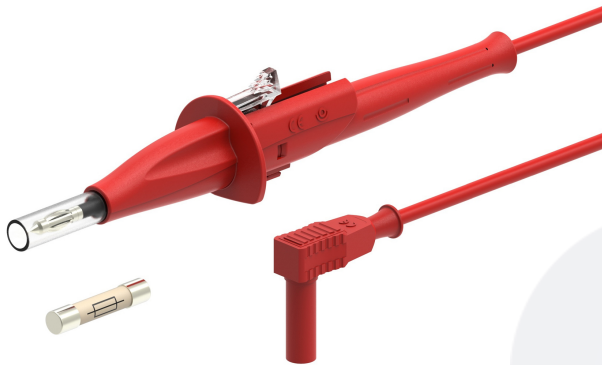

Ø4MM FUSED SPRING LOADED IP2X TEST TIP WITH RETRACTABLE SLEEVE / Ø4MM RIGHT-ANGLE PLUG

SKU: 720

Categories: [Fused test leads](#), [Ø4 Accessories](#), [Test and measurement](#)