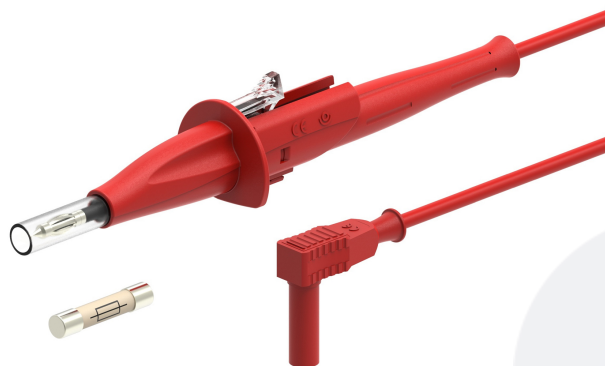

Ø4MM FUSED SPRING LOADED IP2X TEST TIP WITH RETRACTABLE SLEEVE / Ø4MM RIGHT-ANGLE PLUG

SKU: 730

Categories: [Fused test leads](#), [Ø4 Accessories](#), [Test and measurement](#)