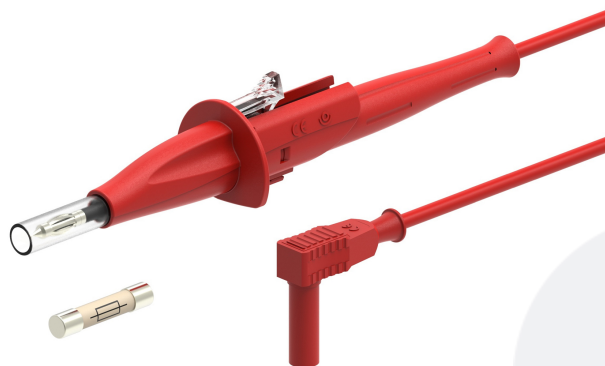

Ø4MM FUSED SPRING LOADED IP2X TEST TIP WITH RETRACTABLE SLEEVE / Ø4MM RIGHT-ANGLE PLUG

SKU: 725

Categories: [Fused test leads](#), [Ø4 Accessories](#), [Test and measurement](#)