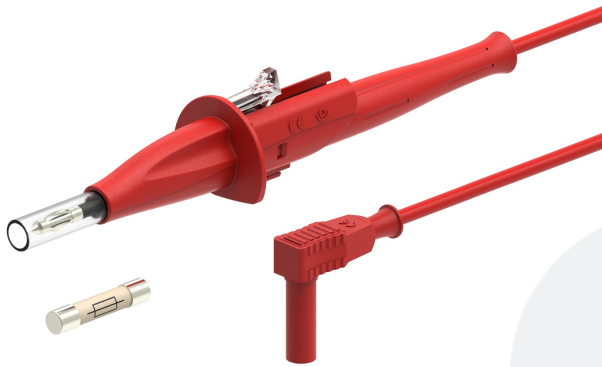

Ø4MM FUSED SPRING LOADED IP2X TEST TIP WITH RETRACTABLE SLEEVE / Ø4MM RIGHT-ANGLE PLUG

SKU: 725

Categories: [Fused test leads](#), [Ø4 Accessories](#), [Test and measurement](#)