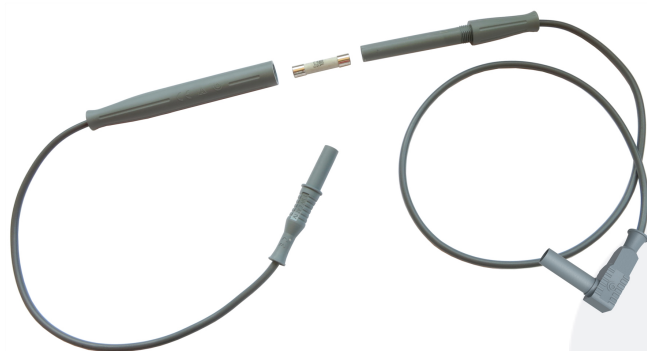

Ø4MM BANANA PLUGS WITH FUSE HOLDER, STRAIGHT / RIGHT-ANGLE

SKU: 910

Categories: [Fused accessories](#), [Ø4 Accessories](#), [Test and measurement](#)