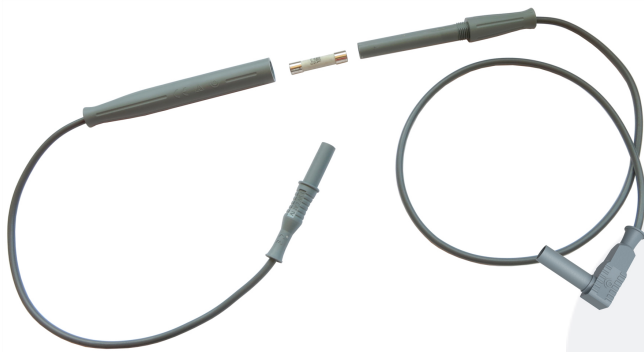

Ø4MM BANANA PLUGS WITH FUSE HOLDER, STRAIGHT / RIGHT-ANGLE

SKU: 910

Categories: [Fused accessories](#), [Ø4 Accessories](#), [Test and measurement](#)