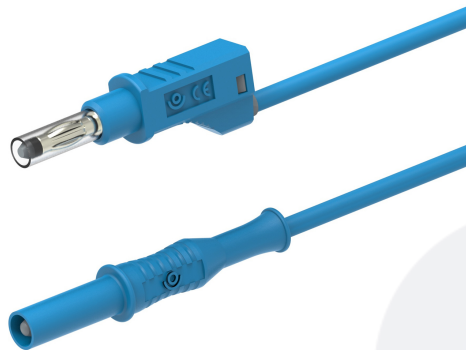

Ø4MM BANANA PLUGS, STACKABLE & RETRACTABLE SLEEVE / STRAIGHT

SKU: N/A

Categories: [Ø4 Accessories](#), [Test and measurement](#), [Test leads](#)