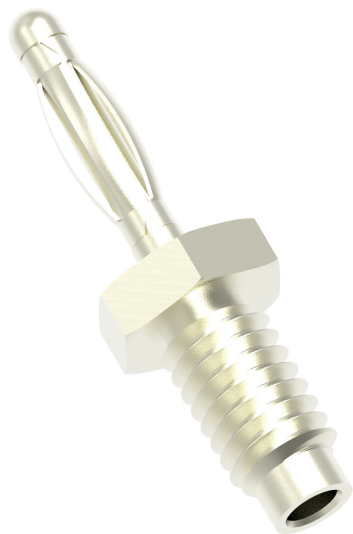

Ø2MM MALE STACKABLE HEXAGONAL PLUG / M4 THREAD

SKU: 1610

Categories: [Lamella-basket plugs](#), [Ø2 Accessories](#), [Test and measurement](#)