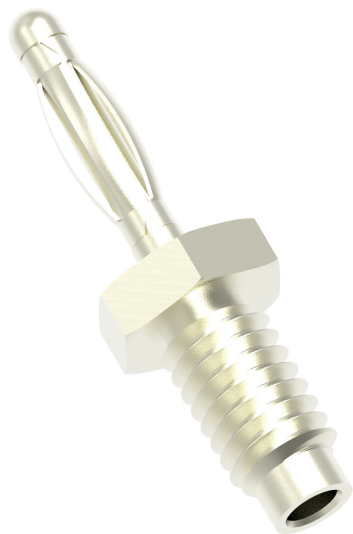

## Ø2MM MALE STACKABLE HEXAGONAL PLUG / M4 THREAD

SKU: 1610

Categories: [Lamella-basket plugs](#), [Ø2 Accessories](#), [Test and measurement](#)