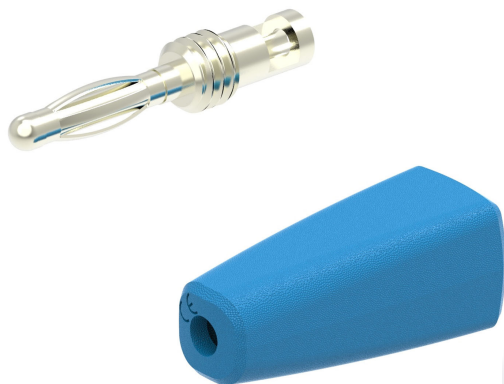

Ø2MM BANANA PLUG / SOLDER TERMINAL

SKU: 1530

Categories: [Do-it-yourself connectors](#), [Ø2 Accessories](#), [Test and measurement](#)