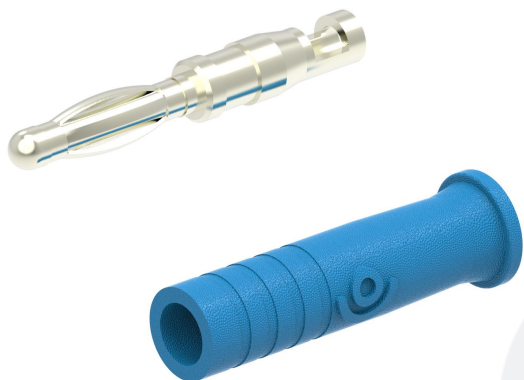

## Ø2MM BANANA PLUG / SOLDER TERMINAL, FIXED INSULATOR

SKU: 1535

Categories: [Do-it-yourself connectors](#), [Ø2 Accessories](#), [Test and measurement](#)