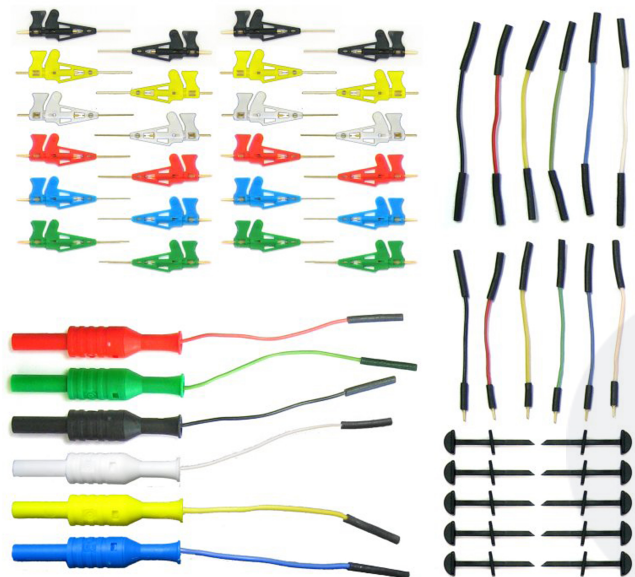

MICRO-TESTS INTEGRATED CIRCUITS KIT

SKU: 2415

Categories: [Measuring kits](#), [Test and measurement](#)