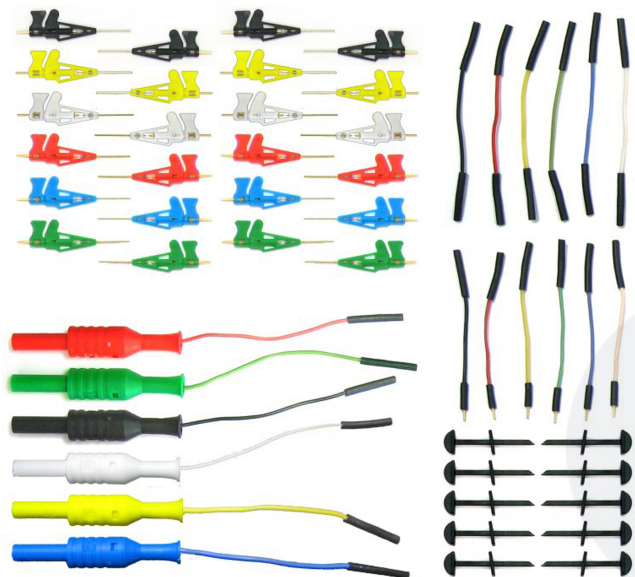

## MICRO-TESTS INTEGRATED CIRCUITS KIT

SKU: 2430

Categories: [Measuring kits](#), [Test and measurement](#)