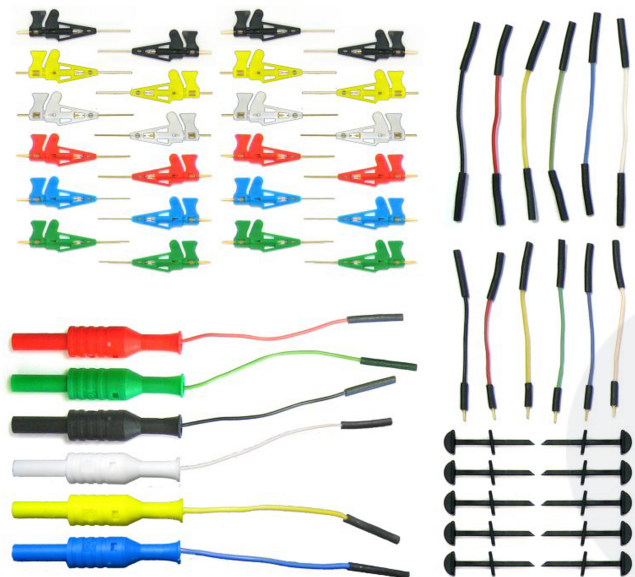

MICRO-TESTS INTEGRATED CIRCUITS KIT

SKU: 2430

Categories: [Measuring kits](#), [Test and measurement](#)