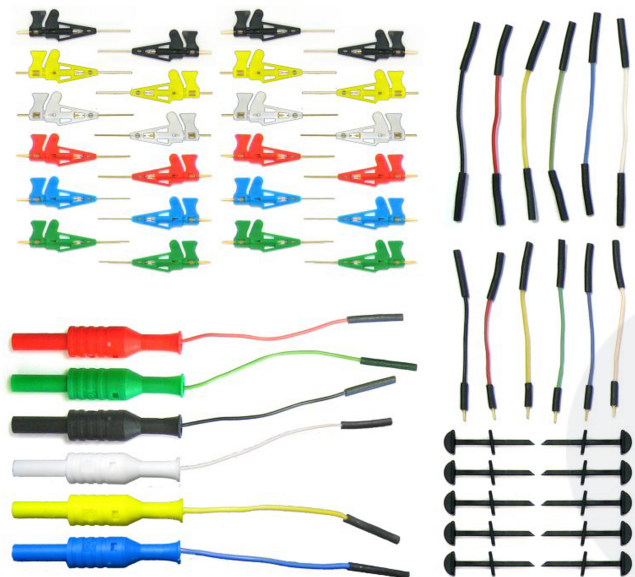

MICRO-TESTS INTEGRATED CIRCUITS KIT

SKU: 2425

Categories: [Measuring kits](#), [Test and measurement](#)