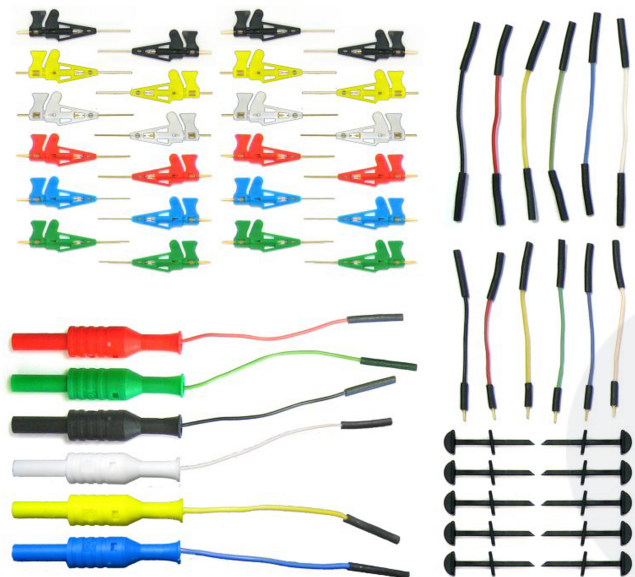

## MICRO-TESTS INTEGRATED CIRCUITS KIT

SKU: 2425

Categories: [Measuring kits](#), [Test and measurement](#)