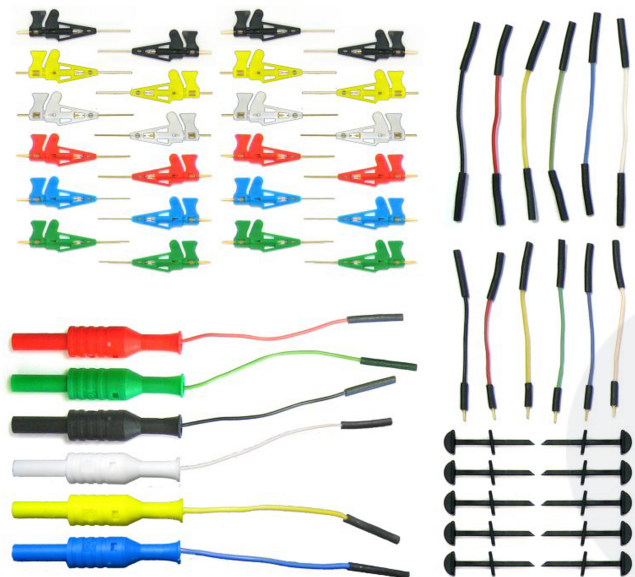

MICRO-TESTS INTEGRATED CIRCUITS KIT

SKU: 2420

Categories: [Measuring kits](#), [Test and measurement](#)