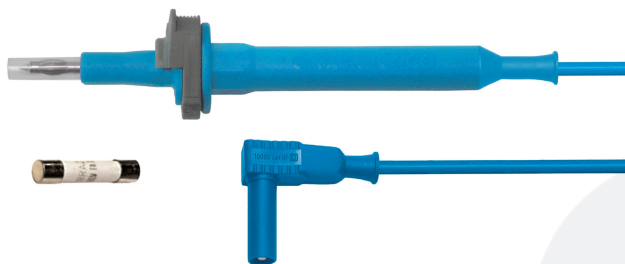

LOCKING SLEEVE Ø4MM IP2X FUSED TEST PROBE / Ø4MM RIGHT-ANGLE PLUG

SKU: 810

Categories: [Fused test leads](#), [Ø4 Accessories](#), [Test and measurement](#)

electro-PJP