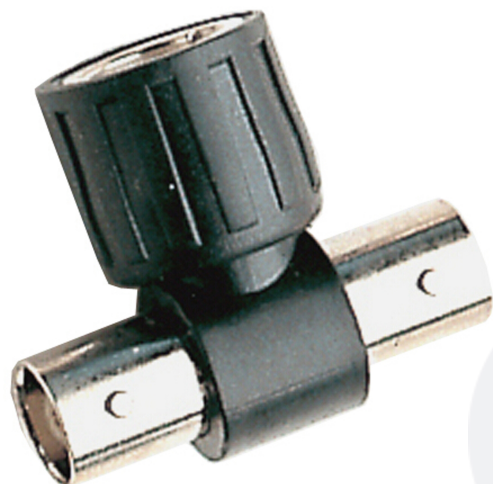

INSULATED T SHAPED BNC DERIVATION, MALE / TWO FEMALE

SKU: 2030

Categories: [Adapters](#), [BNC / HF](#), [Test and measurement](#)