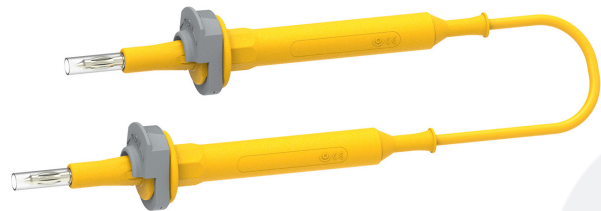

CONNECTING 4 MM BANANA MALE TIPS. 400 V AC CAT II SAFETY AND IP2X TOUCHPROOF. 6,3 A AC FUSE

SKU: 3545

Categories: [Fused test probes](#), [Ø4 Accessories](#), [Test and measurement](#)

: 5900Shu6A3-120kA130-#

electro-PJP