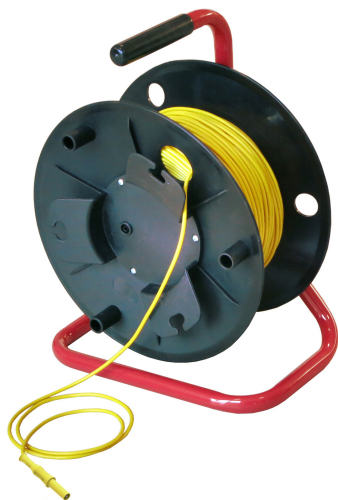

CABLE REEL WITH HANDLE / Ø4MM SOCKET AND PLUG

SKU: 3240

Categories: [Cable reels](#), [Electrical inspection](#)