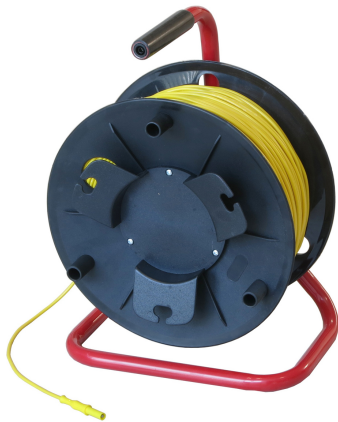

CABLE REEL WITH HANDLE / Ø4MM SOCKET AND PLUG

SKU: 3245

Categories: [Cable reels](#), [Electrical inspection](#)