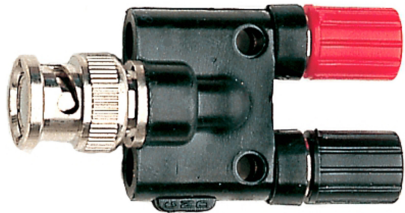

BNC ADAPTER, MALE / TWO Ø4MM SOCKETS WITH Ø2MM CROSSING CONNEXION

SKU: 1995

Categories: [Adapters](#), [BNC / HF](#), [Test and measurement](#)