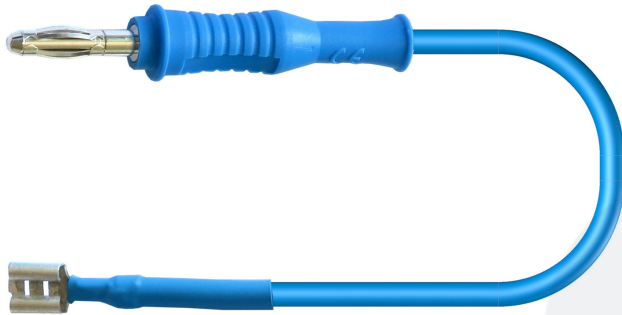

## BATTERY POWER SUPPLY TEST LEAD / FEMALE FASTON 6,35MM TERMINAL

**SKU:** 2850

**Categories:** [Custom-made & various measuring accessories](#), [Custom-made accessories](#), [Test and measurement](#)