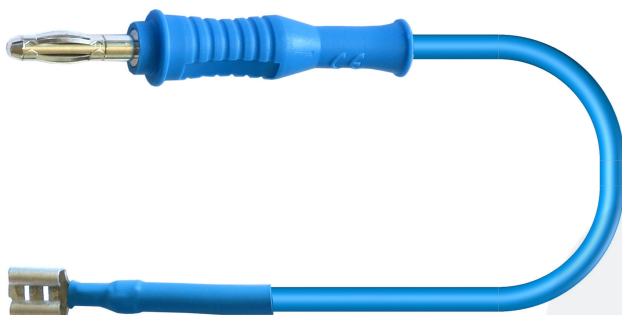

BATTERY POWER SUPPLY TEST LEAD / FEMALE FASTON 6,35MM TERMINAL

SKU: 2850

Categories: [Custom-made & various measuring accessories](#), [Custom-made accessories](#), [Test and measurement](#)