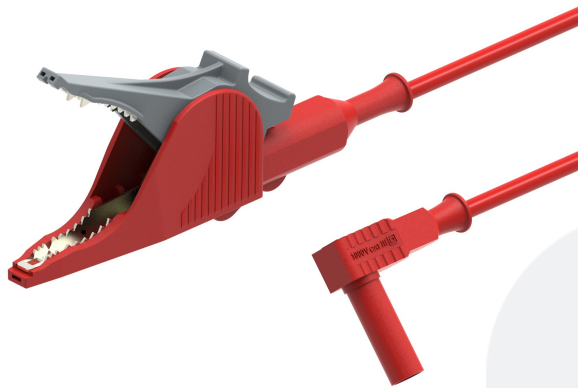

ALLIGATOR CLIP WITH Ø4MM RIGHT-ANGLE BANANA PLUG

SKU: 355

Categories: [Ø4 Accessories](#), [Test and measurement](#), [Test leads with alligator clips](#)