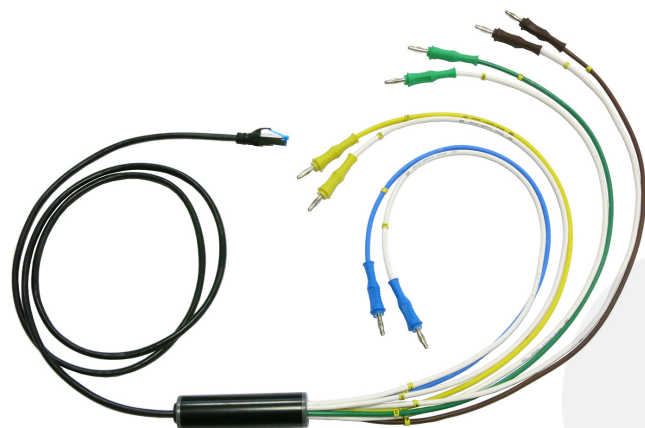

8P8C (RJ45) CONNECTOR / EIGHT STRAIGHT Ø4MM BANANA PLUGS

SKU: 2825

Categories: [Custom-made & various measuring accessories](#), [Telecom test leads](#), [Test and measurement](#)

: RJ45/8X2069

electro-PJP