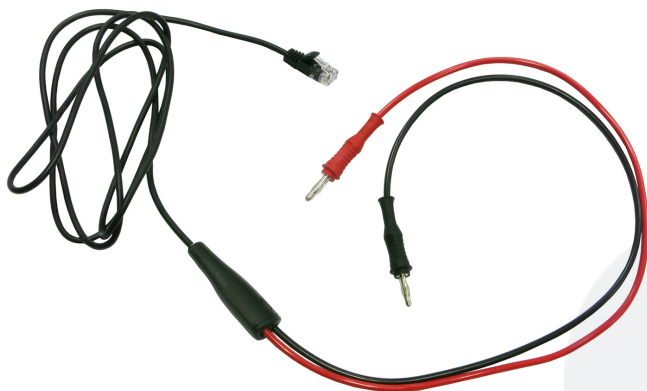

## 6P4C (RJ11) CONNECTOR / TWO STRAIGHT Ø4MM BANANA PLUGS

**SKU:** 2840

**Categories:** [Custom-made & various measuring accessories](#), [Telecom test leads](#), [Test and measurement](#)

: RJ11/2X2069